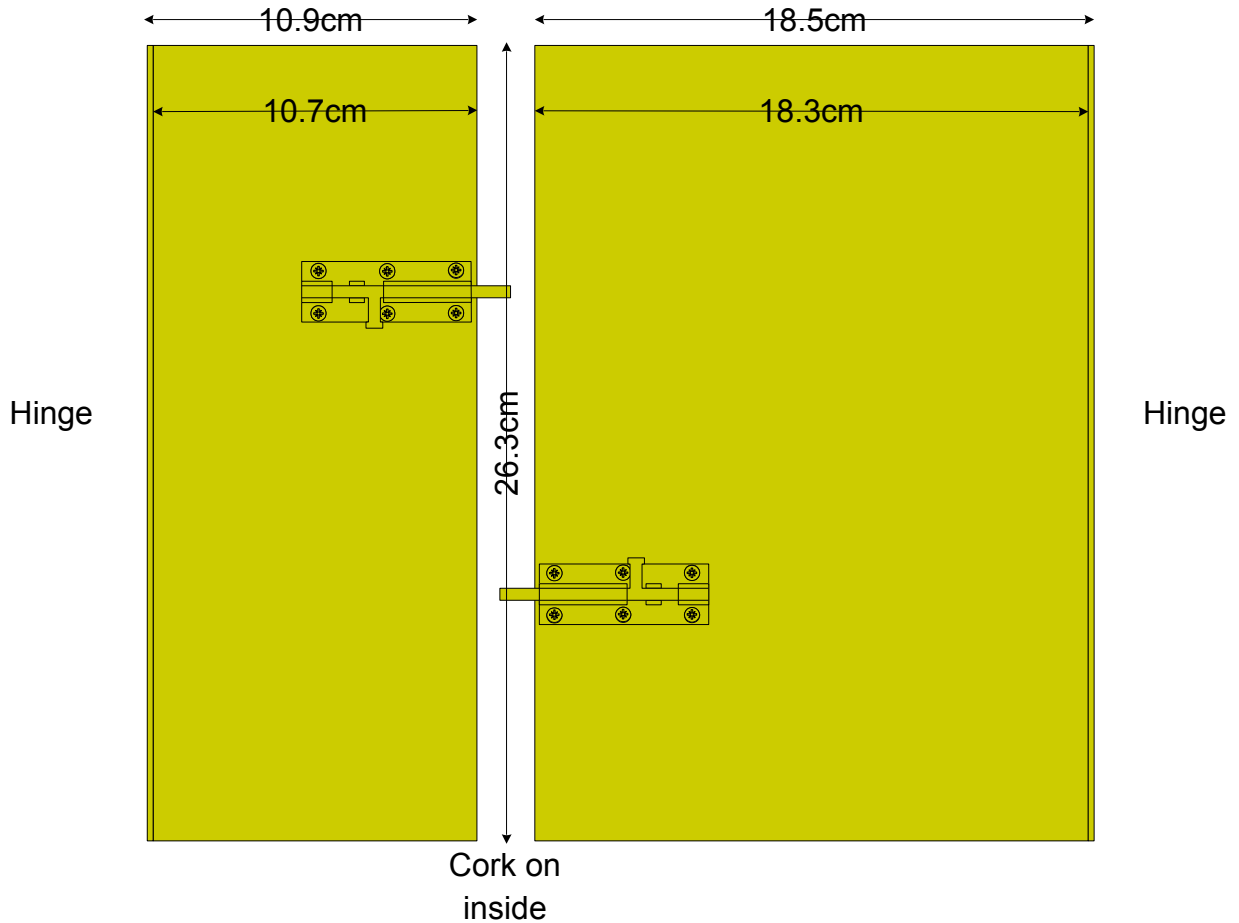

Front View

Left Side

Right Side

Middle

Inner Floors

Back

Doors

Top/Bottom

20cm

35cm