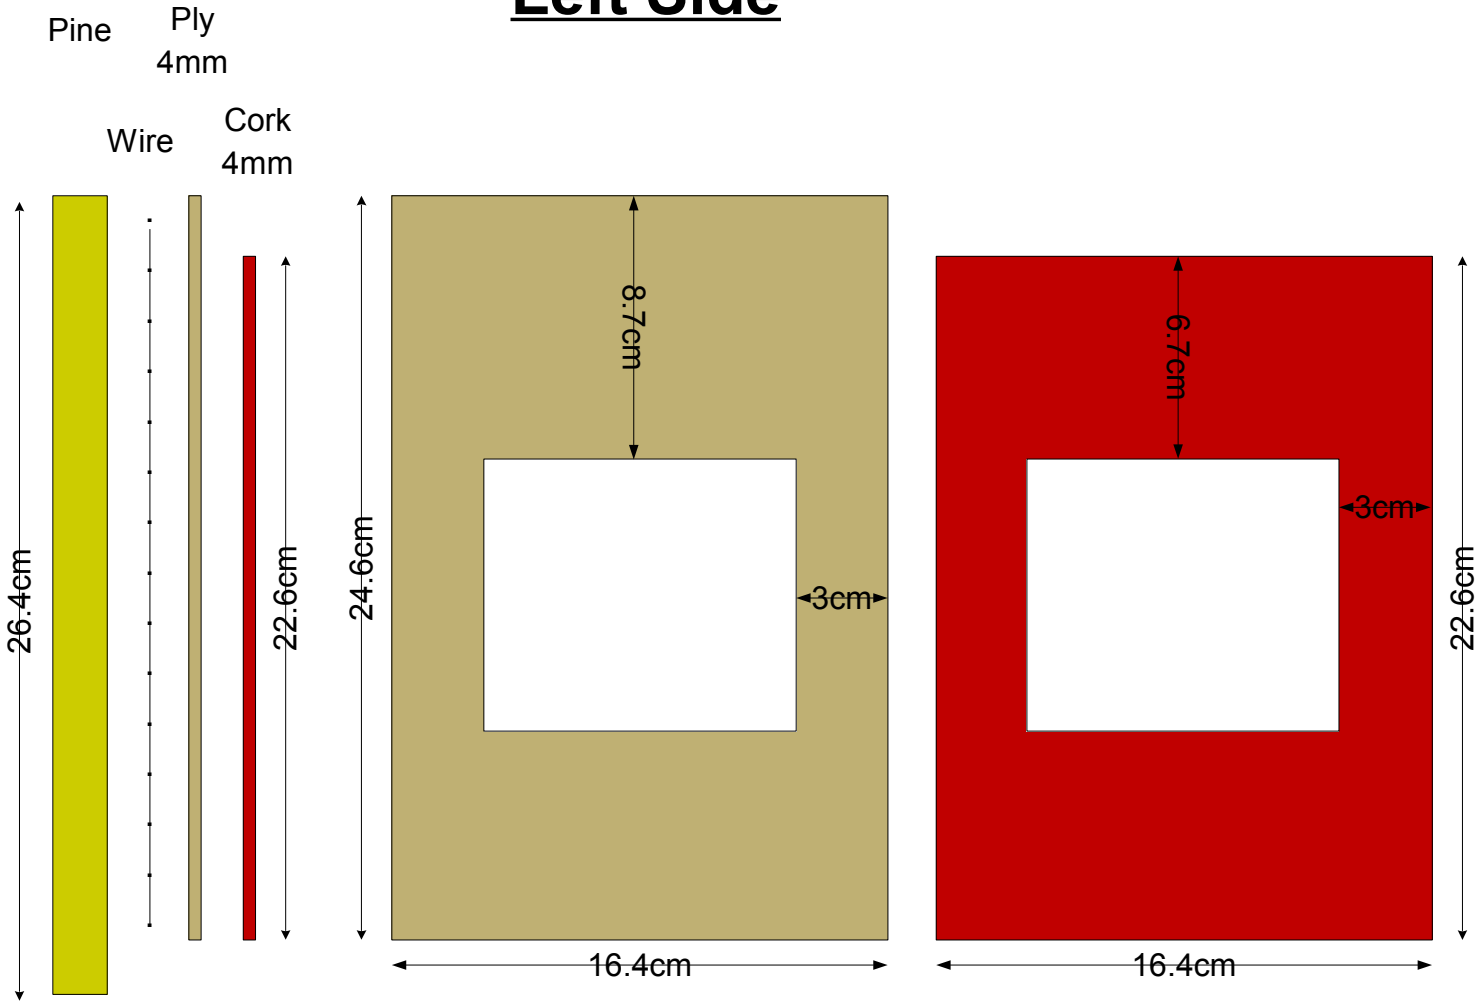

Front View

Left Side

Right Side

Middle

Inner Floors

Back

Doors

Top/Bottom

20cm

35cm