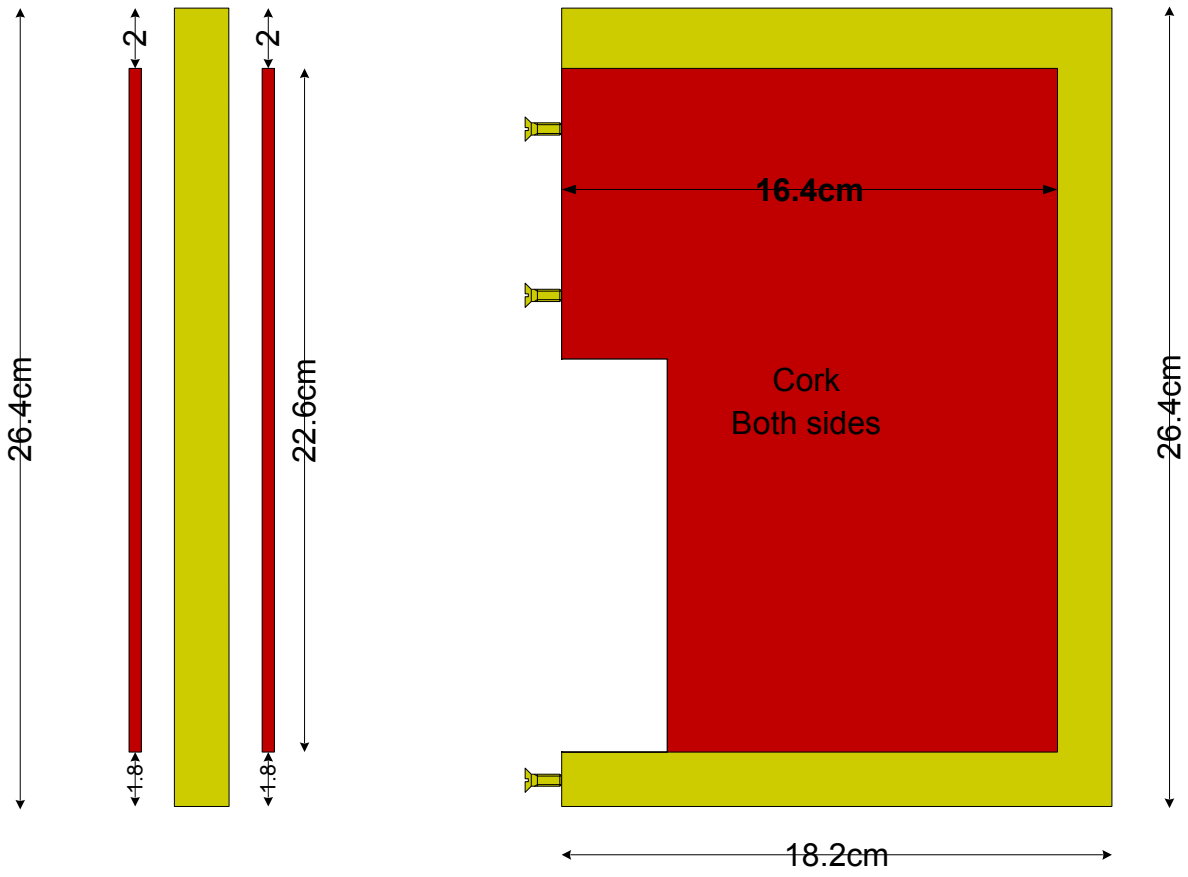

Front View

Left Side

Right Side

Middle

Inner Floors

Back

Doors

Top/Bottom

20cm

35cm