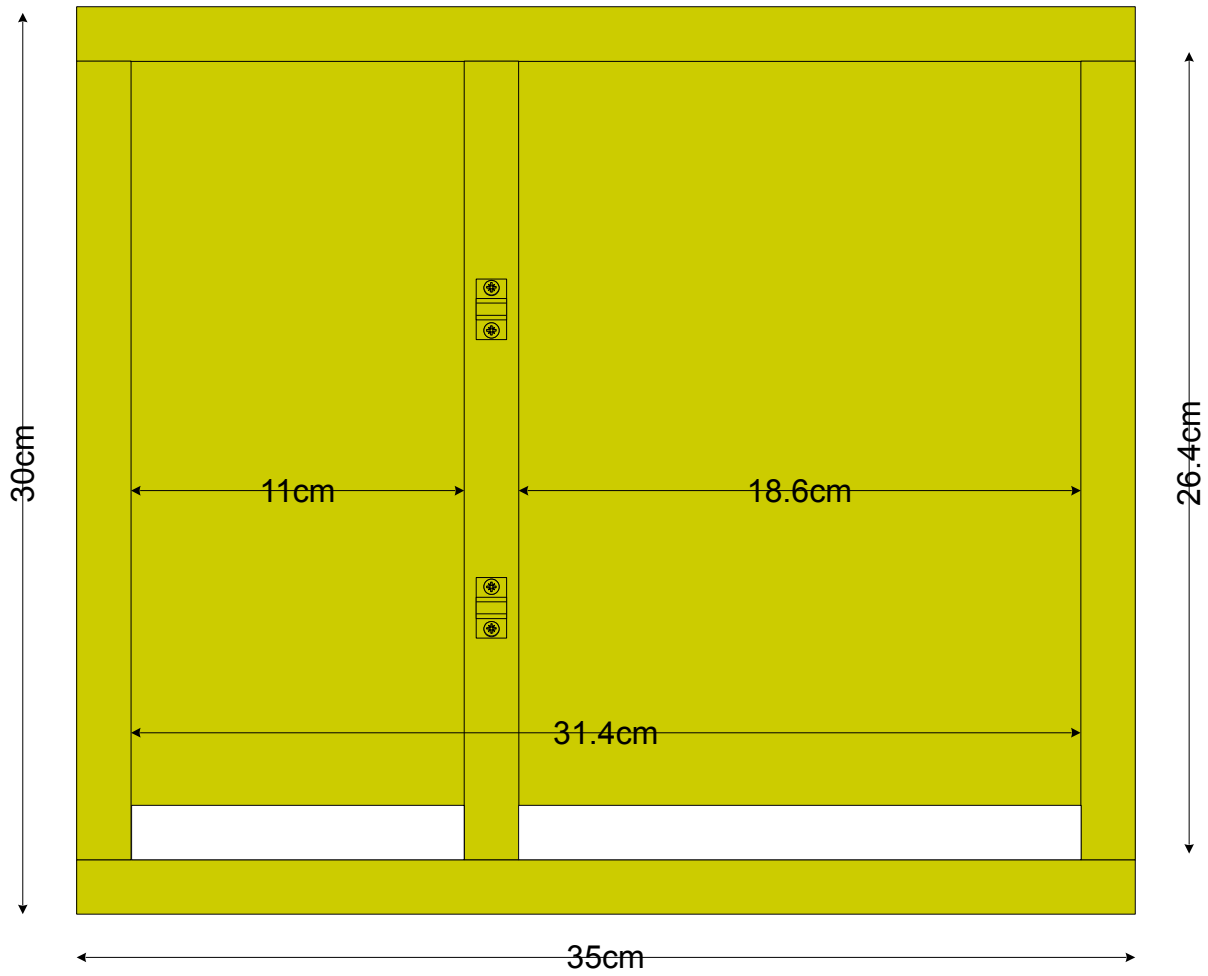

Front View

Left Side

Right Side

Middle

Inner Floors

Back

Doors

Top/Bottom

20cm

35cm